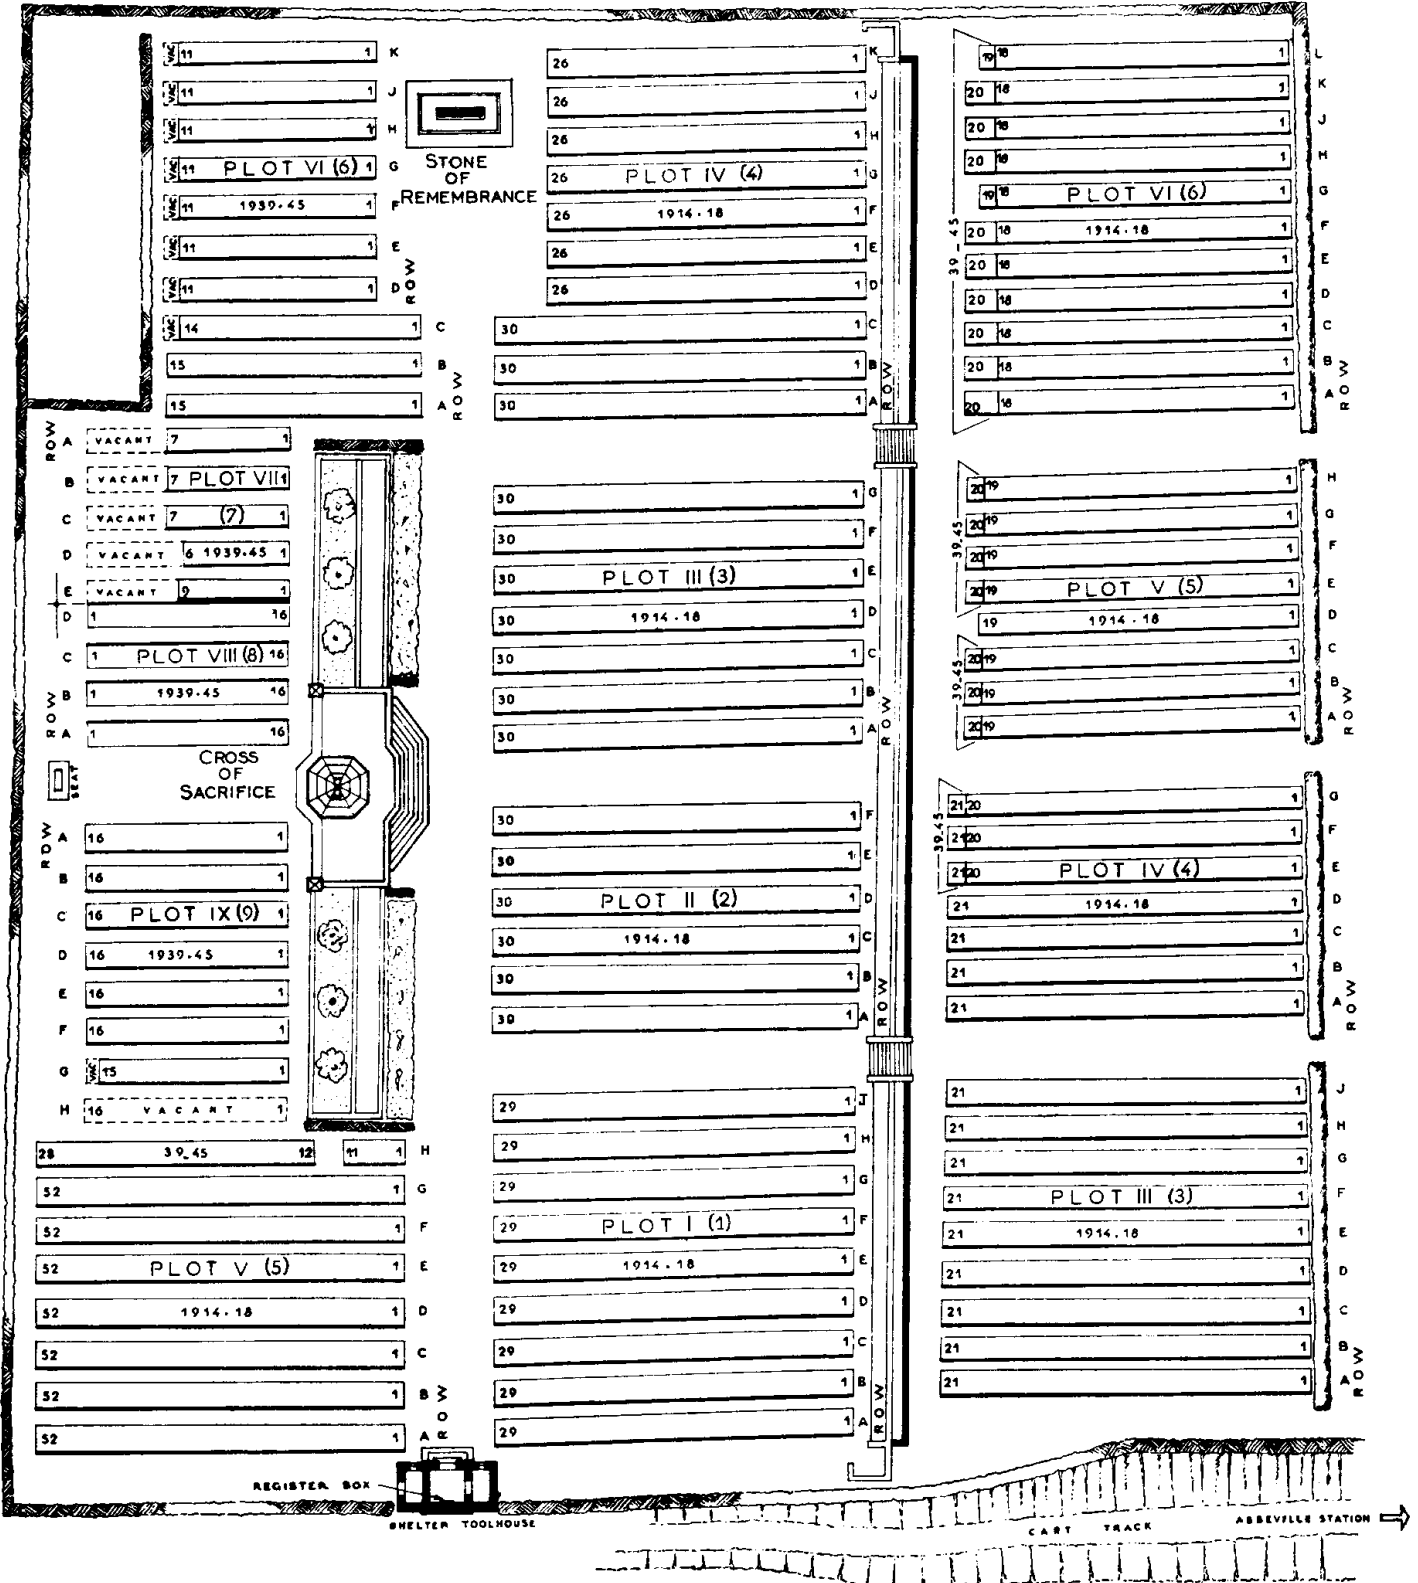

COMMUNAL CEMETERY
 (PLOTS I and II are 200 metres south)
 See plan attached to ABBEVILLE
 COMMUNAL CEMETERY

EXTENSION

COMMUNAL CEMETERY (PLOTS III to VI)

ABBEVILLE COMMUNAL CEMETERY AND EXTENSION

Plots 1 to IX on the left of the plan form the Extension.

Plots III to VI on the right of the plan are in the Communal Cemetery.