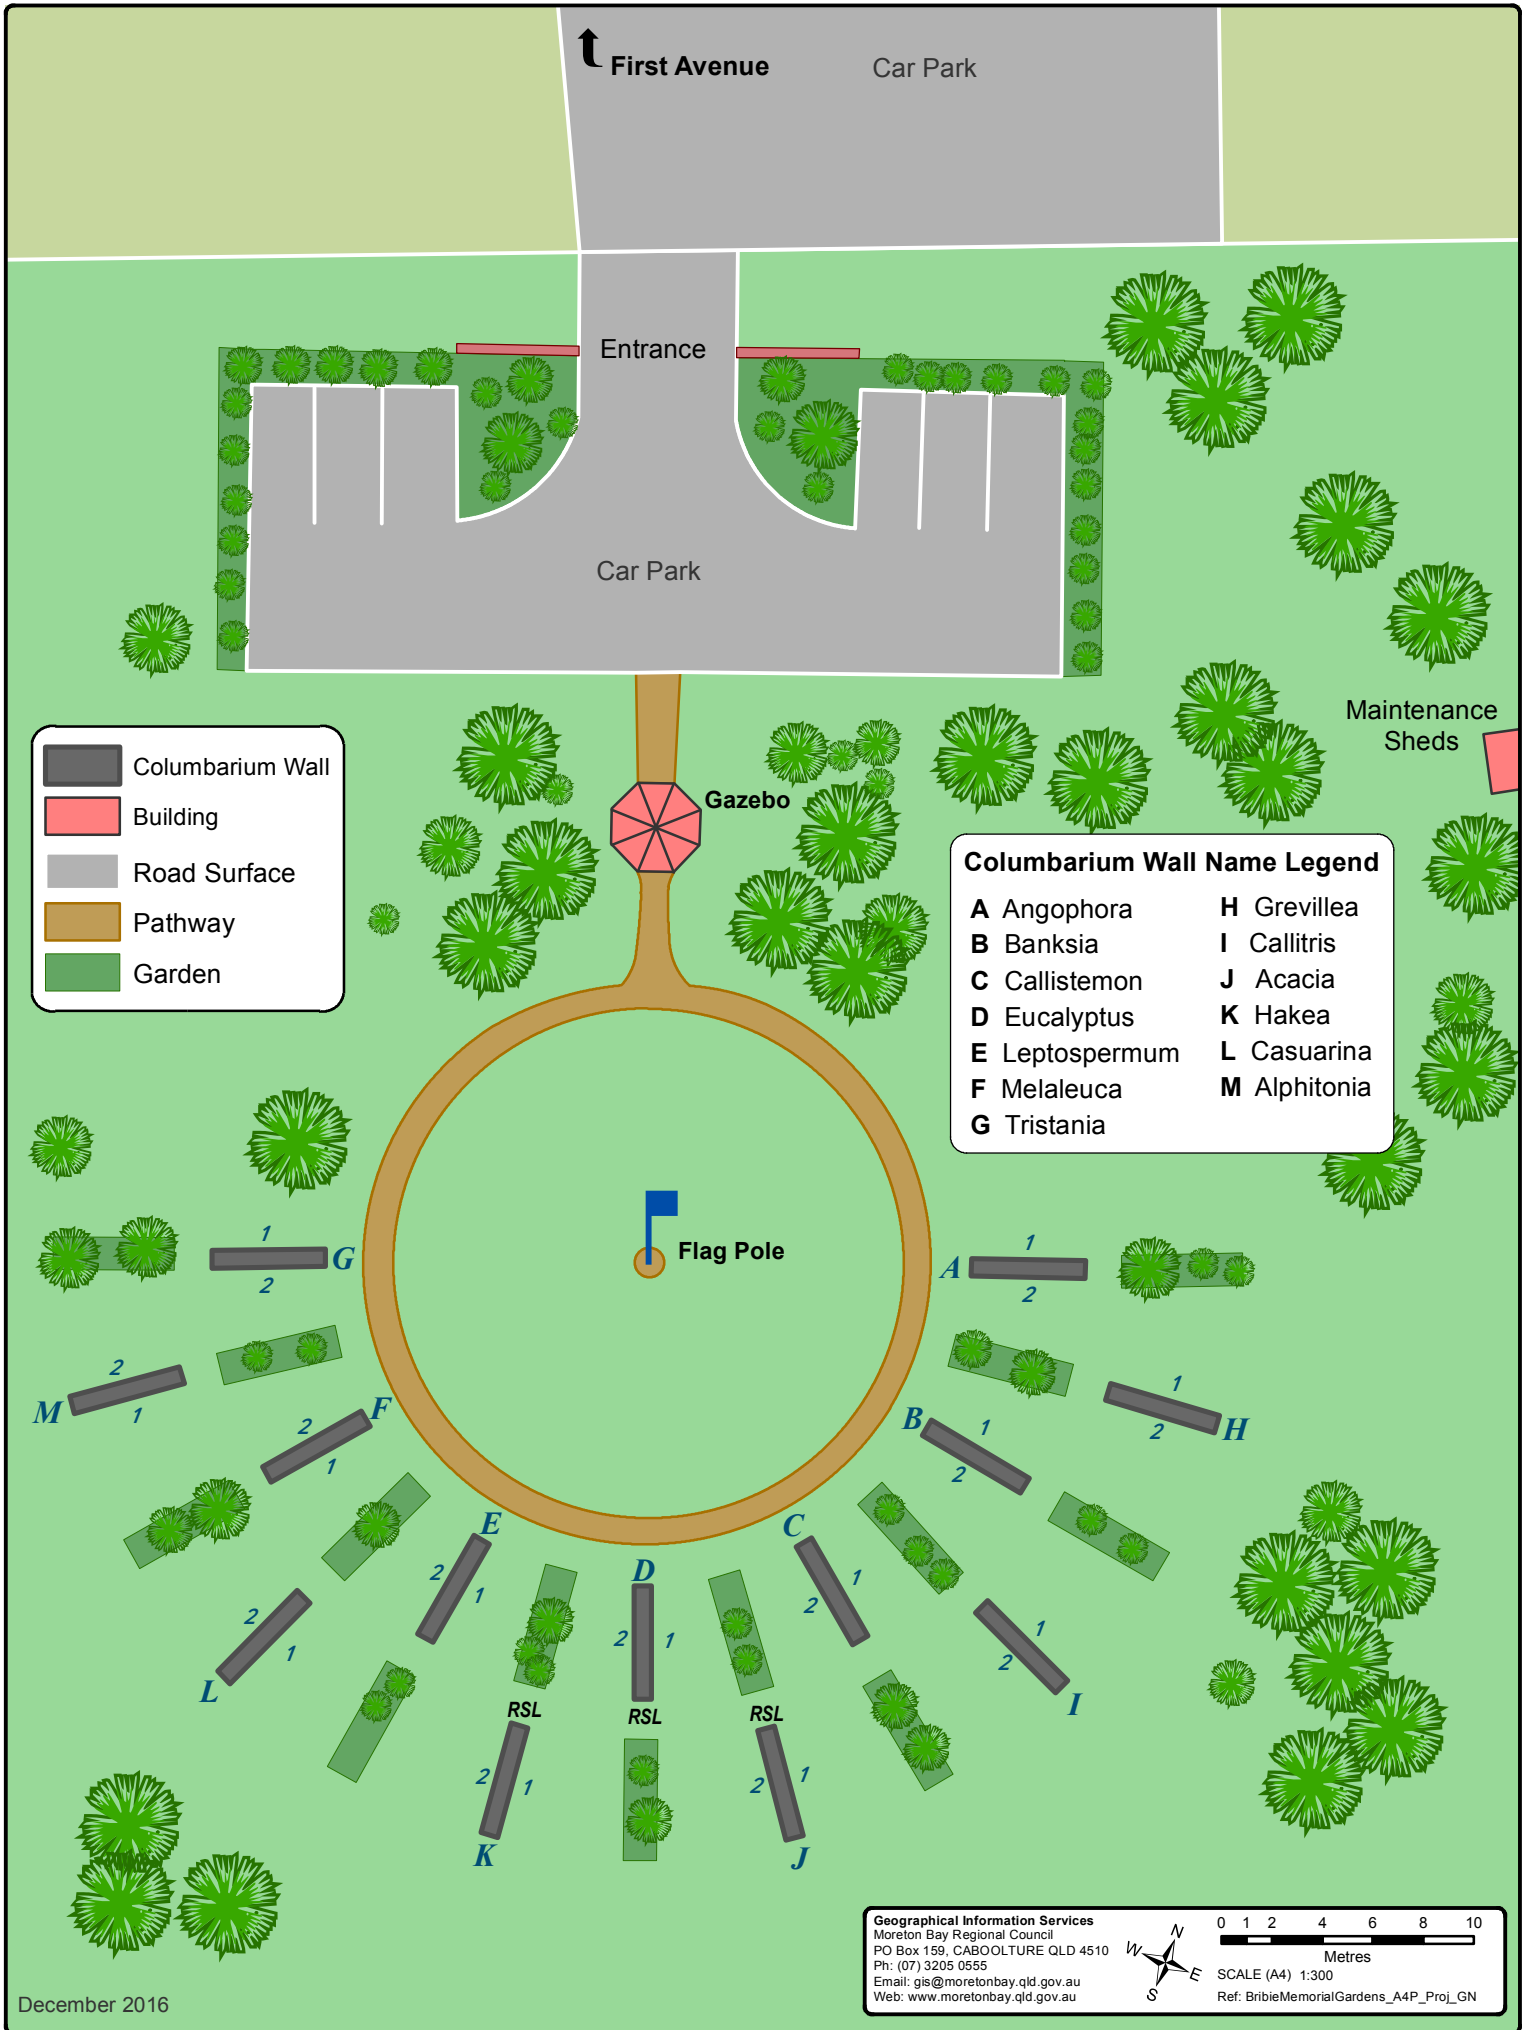

BRIBIE MEMORIAL GARDENS

FIRST AVENUE WOORIM

- Columbarium Wall
- Building
- Road Surface
- Pathway
- Garden

1. ### Columbarium Wall Name Legend

A Angophora	H Grevillea
B Banksia	I Callitris
C Callistemon	J Acacia
D Eucalyptus	K Hakea
E Leptospermum	L Casuarina
F Melaleuca	M Alphitonia
G Tristania	

December 2016

Geographical Information Services
Moreton Bay Regional Council
PO Box 159, CABOOLTURE QLD 4510
Ph: (07) 3205 0555
Email: gis@moretonbay.qld.gov.au
Web: www.moretonbay.qld.gov.au

0 1 2 4 6 8 10
Metres
SCALE (A4) 1:300
Ref: BribieMemorialGardens_A4P_Proj_GN